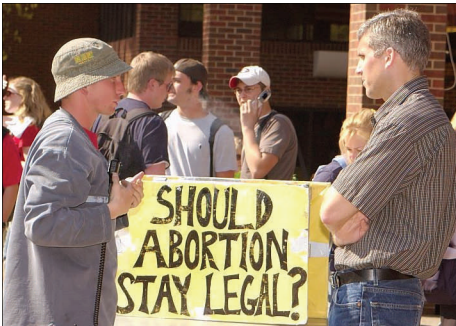

I was able to be effective at UGA because of all of you who support me with prayer and finances.

Defending Human Value together,

Jonathan Wagner
Jonathan Wagner

Praises and Prayers

- I will represent JFA at the Reclaiming Oklahoma For Christ conference on July 14.
- Ryan Griffin—he has graduated from UGA and is moving to Colorado to complete a master's degree in counseling.
- Sky Pratt and Chappy Hines-They both lead influential ministries on and around the University of Georgia campus.

How we are able to make an impact on a campus like Georgia

- Recruit student leaders like Ryan to form campus organization and invite JFA.
- Reserve prime exhibit location on campus.
- Recruit fellow student-volunteers to attend pre-exhibit training seminar.
- Recruit campus and community support.
- Through your support and prayers.

113 N. Martinson
Wichita, KS 67203

800-281-6426 (work)
805-464-1146 (cell)

www.jfaweb.org (website)
jwagner@jfaweb.org (email)